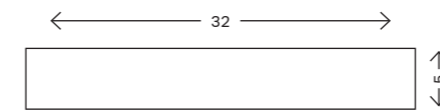

Continuous tiling on the floor

Floor-even access for completely tiled shower areas

No interruption of the floor surface caused by the drain

GEBERIT CLEANWALL

The Geberit CleanWall moves the drainage system for floor-even showers from the floor to the wall, which not only looks great, but also makes it easier to install a floor-even shower.

Discreet and easy to wipe clean.
↓

↑
The optionally installable collector profile directly in front of the wall supports the slope and collects dirt and deposits so that they can be readily washed away.

↑
The cover of the CleanWall can also be tiled to match your bathroom design.

Both the drinking water and waste water installations are behind the wall, and the floor can be tiled throughout without being interrupted by visible drains. This also makes it possible to install continuous underfloor heating.

COLOURS

- White alpine
- Black matt
- Bright chrome-plated
- Brushed stainless steel
- Polished stainless steel
- Profile for flush wall tiling

Sizes in cm