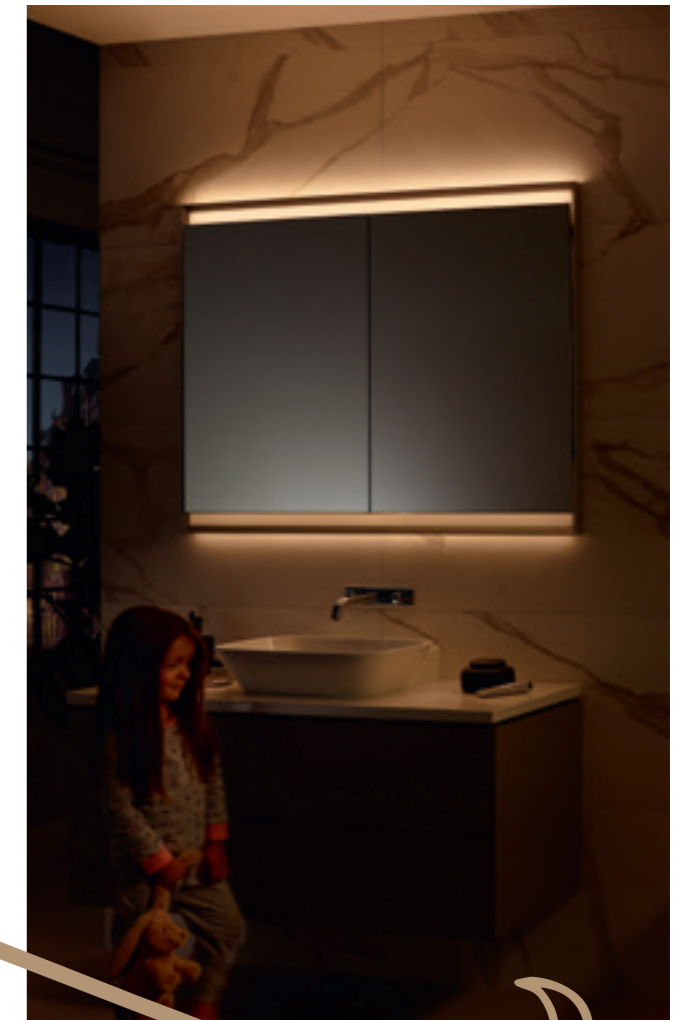

GEBERIT COMFORTLIGHT

PERFECT FOR YOUR DAILY ROUTINE

↓
STANDARD LIGHT

Glare-free light for everyday routines at the washplace.

↑
WORKING LIGHT

Bright and very clear illumination for intensive beauty care.

THE BRIGHTNESS OF THE GEBERIT ONE MIRROR CABINETS CAN BE DIMMED ALONG WITH THE LIGHT COLOUR.

Light has a significant impact on our general well-being. White, bright light is perfect for waking you up, while a muted, warm light has a more relaxing effect. The sanitary products and bathroom furniture featuring Geberit ComfortLight offer a unique feature by adjusting the colour temperature based on the surrounding brightness: the continuously adjustable dimming function automatically makes brighter light cooler and darker light warmer. These lighting conditions are based on natural daylight and are designed to create a cosy ambience. A total of four different, harmoniously coordinated light sources set the perfect scene not only for the washplac, but for the bathroom as a whole. They also create an authentic mirror image without casting distracting shadows.

Gentle orientation light for night-time visits to the bathroom

Continuously dimmable brightness

Non-dazzling light

Stepless height-adjustable shelves

↑
ORIENTATION LIGHT

A soft light that shows the way to the washplace at night and makes it easier to fall back asleep.

↑
INDIRECT LIGHTING

Discreet, warm lighting for relaxing hours spent in the bathroom.