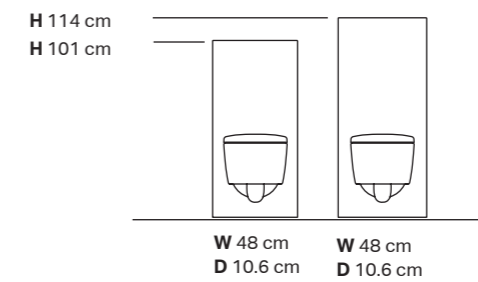

White glass

White glass satin finished