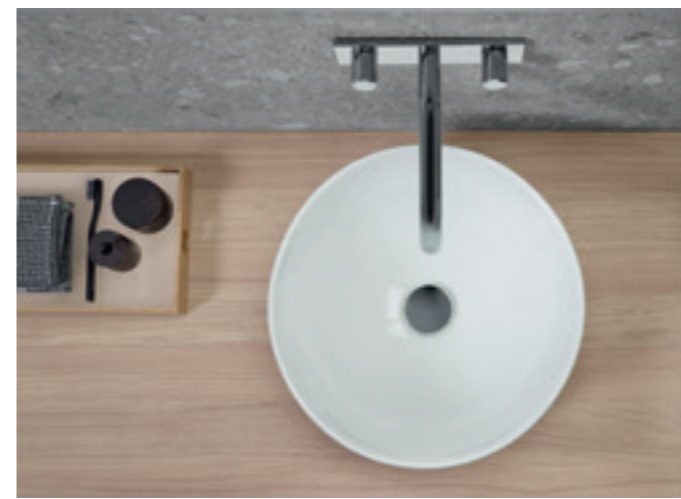

BESTSELLER

BESTSELLER

GEBERIT **ACANTO**

MIX & MATCH

- Sleek design, organic shapes
- Clever details
- Outstanding modularity

GEBERIT **XENO²**

- Architectural design minimalism
- Contrasting designs, harmonious combinations and geometric lines meet natural shapes
- Perfectly coordinated design assortment

GEBERIT **SMYLE**

- Subtle shapes, bold functions
- Sophisticated lines
- Design language full of harmony and lightness
- Efficient use of space

GEBERIT **ONE**

MIX & MATCH

- Functional design and high-quality materials
- CleanDrain outlet for optimum hygiene
- All washbasin drains with integrated comb insert
- Can be combined with various washbasin types

GEBERIT **ICON**

MIX & MATCH

- Modular, slim, versatile
- Linear design
- Modern design language
- Maximum design flexibility

GEBERIT **VARIFORM**

- Calm, understated design based on the four primary geometric shapes
- Three installation variants
- Unlimited design versatility

GEBERIT **SELNOVA SQUARE**

- Geometric shapes set accents
- Perfect for bathroom modernization
- Large variety of ceramic sizes and furniture
- Blend harmoniously into any bathroom

BESTSELLER