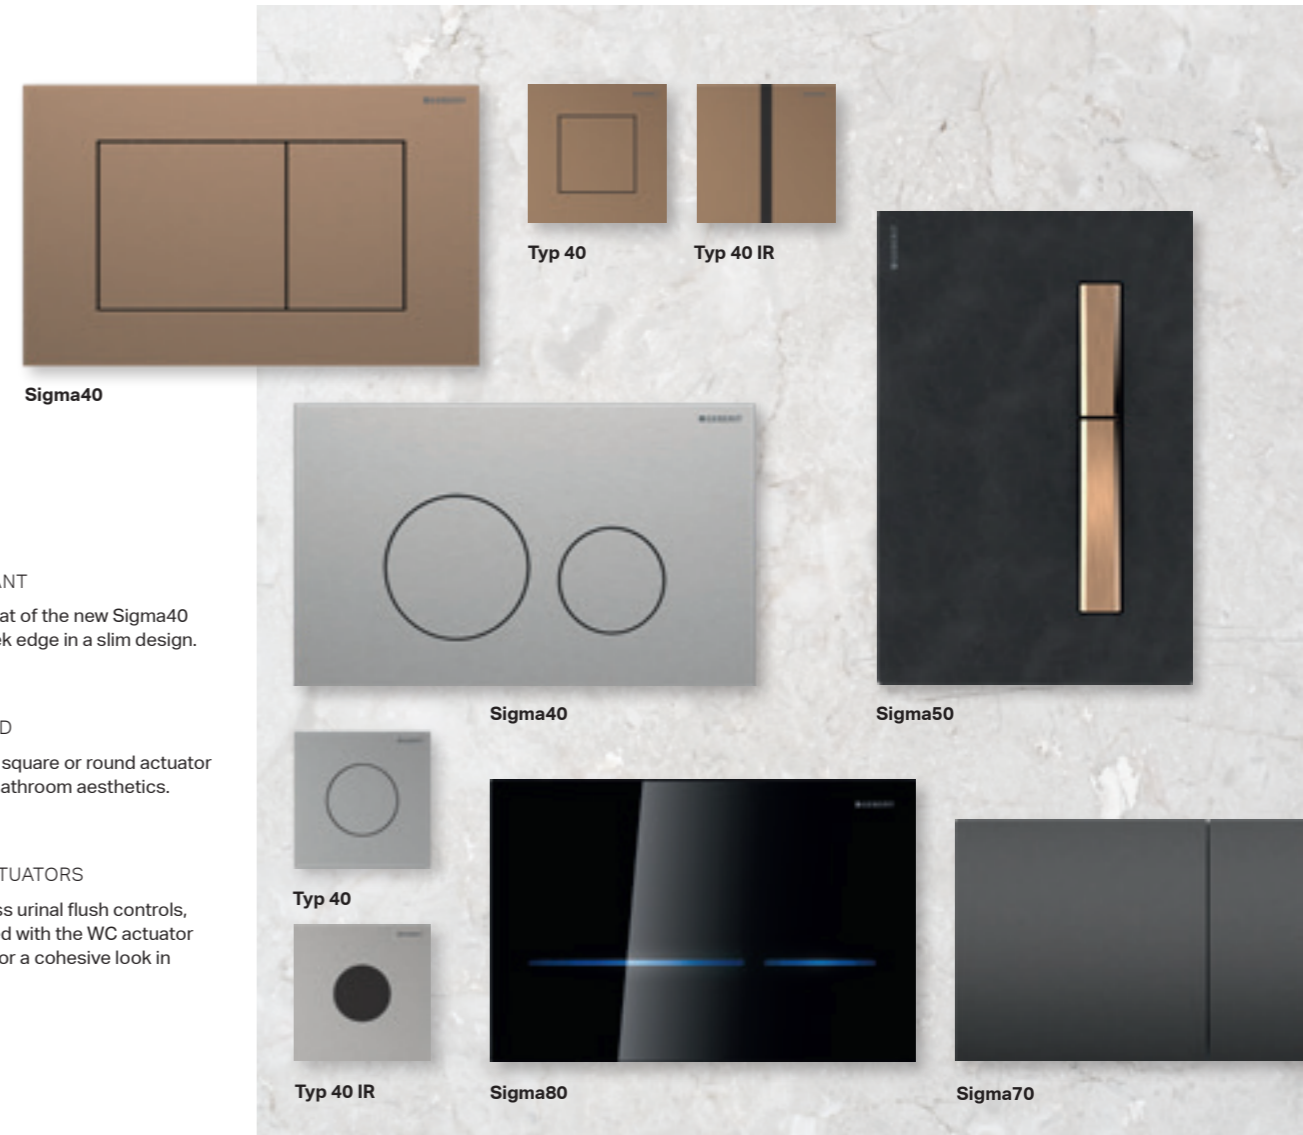

ROUND OR SQUARE IN MORE THAN 130 DIFFERENT DESIGN OPTIONS

- → SLEEK AND ELEGANT
  The panoramic format of the new Sigma40 with particularly sleek edge in a slim design.
- → SQUARE OR ROUND
  Actuator plates with square or round actuator buttons to suit any bathroom aesthetics.
- → URINAL FLUSH ACTUATORS
  Manual and touchless urinal flush controls, perfectly coordinated with the WC actuator plate design series for a cohesive look in sanitary rooms.