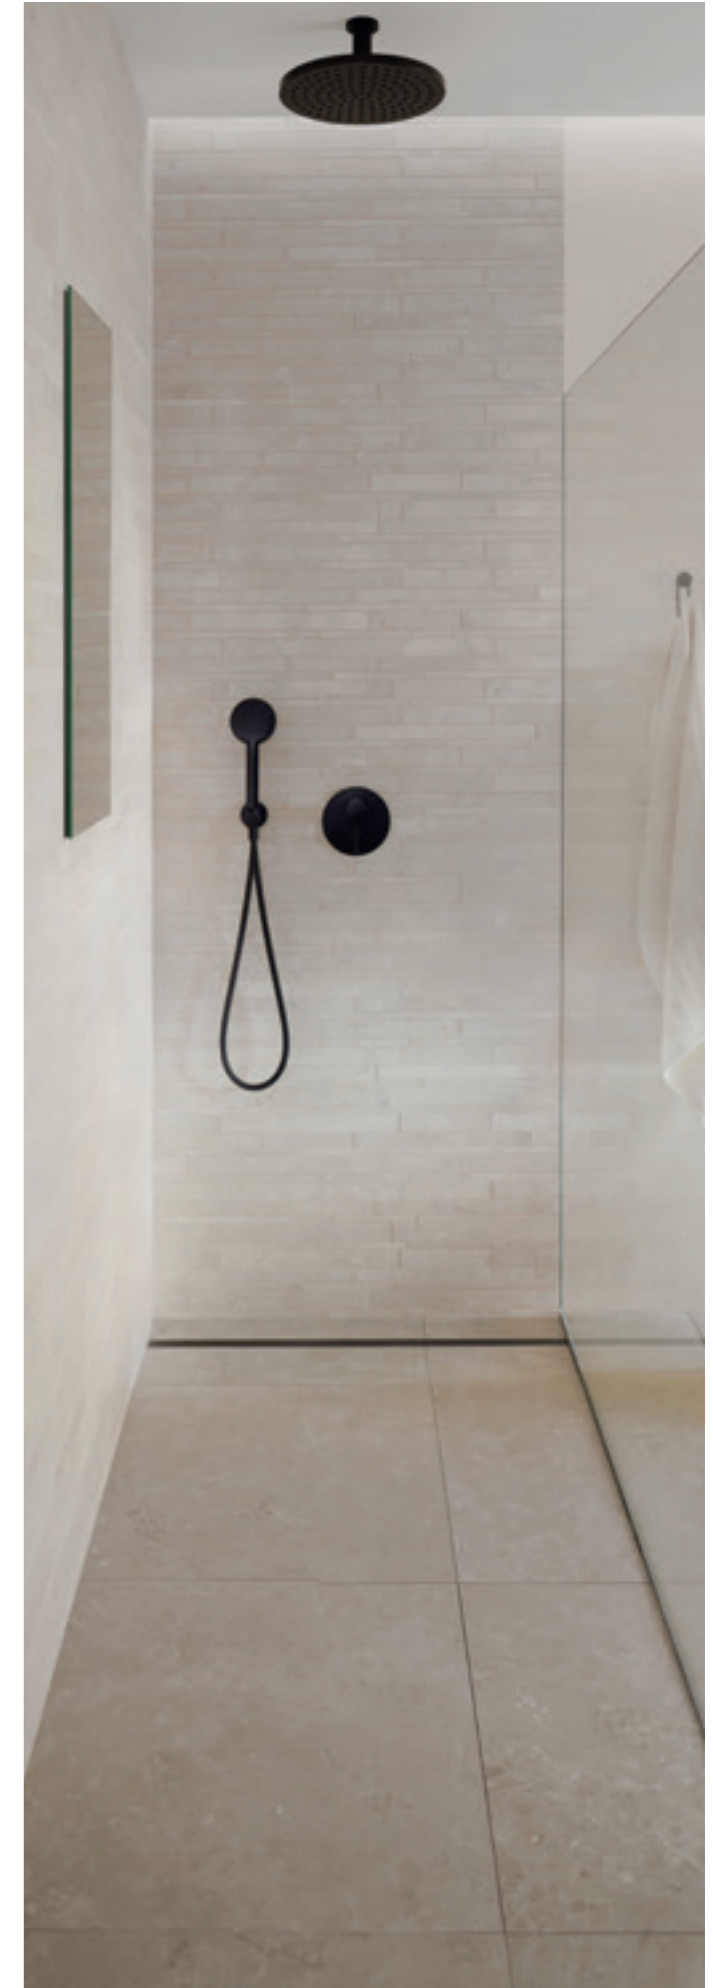

GEBERIT CLEANPOINT

- Sleek aesthetics, easy to clean
- Ideal for underfloor heating
- Flat water seal structure
- Round or square stainless steel inlets
- Cover grating and hair trap included in the scope of delivery