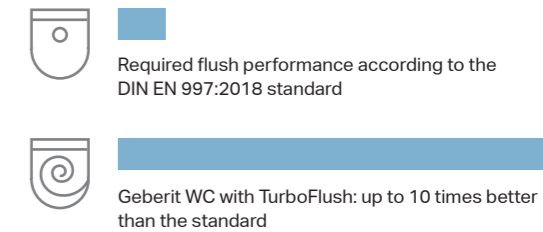

- Outstanding flushing performance: up to 10 times better flushing performance than standard
- Whisper quiet: up to 30% quieter flushing
- More design options: large selection of TurboFlush toilets and flush plates
- Long-term guarantees: 50-year spare parts guarantee, lifetime guarantee on ceramics
- Refreshing hygiene: gentle cleaning with water in shower toilets

GEBERIT WC SYSTEM UP TO 10 TIMES BETTER FLUSH PERFORMANCE

Geberit develops WC systems that optimise the entire water circuit from the cistern to the WC and into the discharge pipe. In this way, the energy from the cistern is converted into an exceptional toilet flush. A powerful vortex achieves full-surface flushing of the rimless ceramic, offering a flushing-out performance that is particularly thorough and quiet.

↑ **BETTER FLUSH PERFORMANCE**
The flush test shown with 500 standardised plastic balls is representative of the overall result of all 13 tests conducted by Geberit, which result in a flush performance that is up to 10 times better.

↑ **LOW-NOISE FLUSHING SYSTEM**
The optimised hydraulics of the flush and fill valves and the TurboFlush ceramic appliance with its unique inner geometry ensure that the toilet flushes out as quietly as a whisper.

→ **COMPREHENSIVE DESIGN OPTIONS**
Choose from a variety of designs, materials and colours to find the perfect actuator plate for your bathroom and style. Such as the new Geberit Sigma40 actuator plate, which impresses with its minimalist, modern look and its depth of just 4 mm.