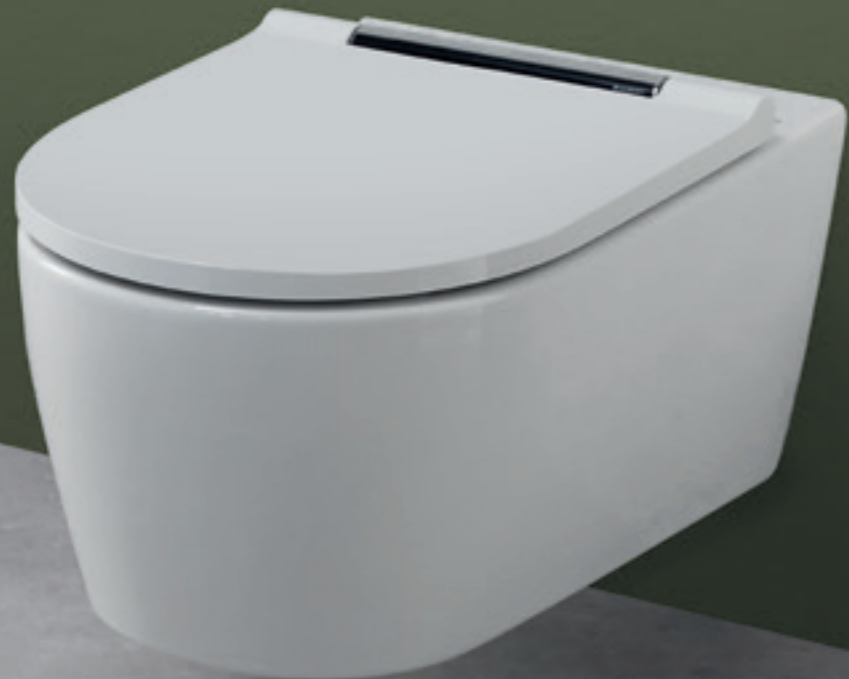

- TurboFlush technology
- WC seat with soft-closing mechanism
- Quick release
- Height adjustment
- Concealed wall fastening
- Floor clearance
- 4-litre flush

Beneath the elegant exterior of the WC lies a wealth of innovations designed for enhanced comfort. The asymmetrical, entirely rimless inner geometry of the TurboFlush technology ensures an outstanding yet quiet flush performance, while the integrated height adjustment feature allows for custom seat height modifications even after installation.