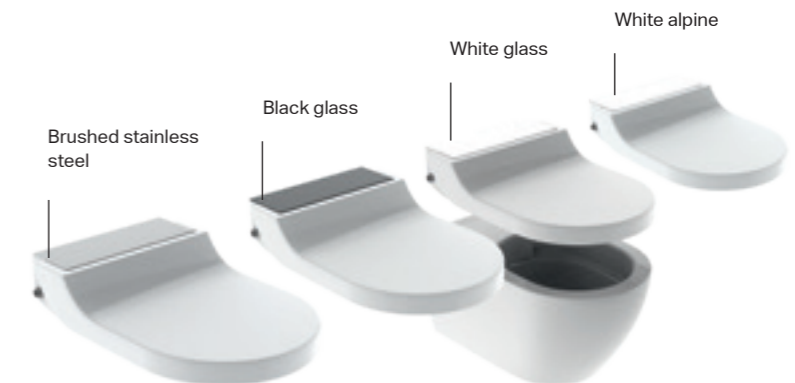

GEBERIT AQUACLEAN ALBA FEATURES

-  WhirlSpray shower technology
-  Rimless ceramic appliance with TurboFlush technology
-  Remote control
-  Individually adjustable spray arm position (controlled via the app)
-  Adjustable shower water temperature (controlled via the app)
-  Oscillating spray
-  Soft-closing function for WC lid and seat ring
-  Quick release
-  User recognition
-  Descaling function
-  Economy mode
-  Geberit Home app