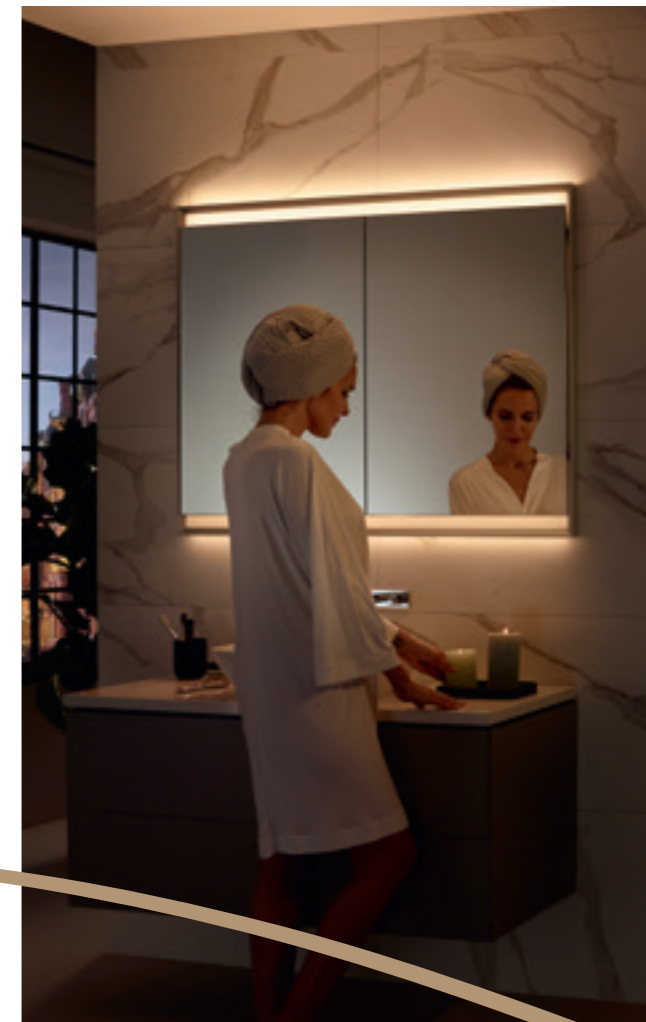

Gentle orientation light for night-time visits to the bathroom

Continuously dimmable brightness

Non-dazzling light

Stepless height-adjustable shelves

↑  
ORIENTATION LIGHT

A soft light that shows the way to the washplace at night and makes it easier to fall back asleep.