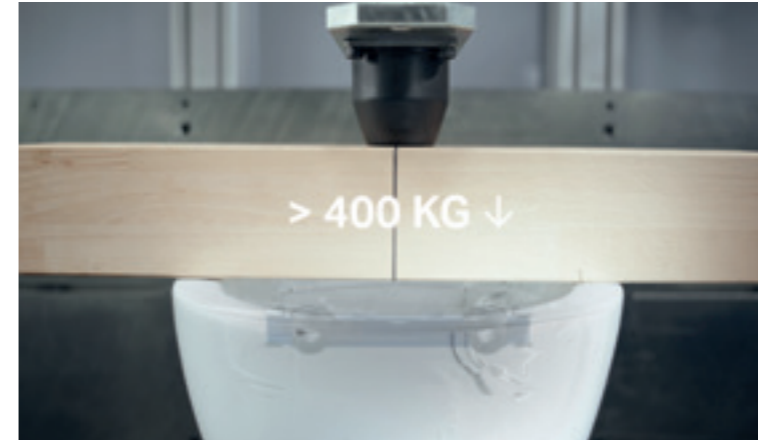

## GEBERIT WC SYSTEM QUALITY CONNECTS

At Geberit, we channel our comprehensive expertise into developing and testing our products. We prioritise responsible manufacturing processes every step of the way, craft our products from the highest quality and most durable materials, and deliver them only after rigorous quality inspections. This is why we offer our customers 50 years of spare parts availability for all-round peace of mind. Because Geberit is a name you can rely on.

## SCRUTINISED UNDER THE MICROSCOPE: RIGOROUS TESTING IN OUR OWN LABORATORIES

↑ **CERAMIC CHECK**  
Geberit ceramics undergo strict quality controls after production before they are sent to our customers.

↑ **HYDRAULICS EXPERTISE**  
Geberit's sanitary technology laboratories put flush and fill valves through their paces to demonstrate maximum hydraulic performance and pass long-term durability tests.

↑ **LOAD TESTS**  
Geberit ceramic must pass stringent load tests and reliably fulfill all relevant standards.