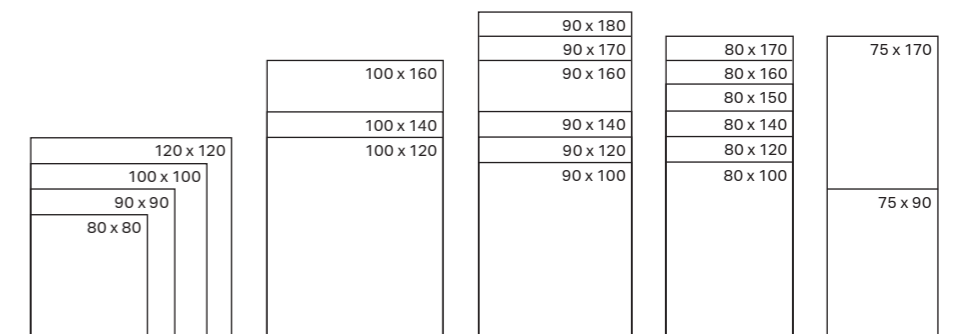

### SIZES

Available in many different sizes and formats, Geberit CleanFloor is perfect for any bathroom.

Sizes in cm

- Consistent room design
- Secure footing thanks to top-tier Class B slip resistance
- Silky-smooth surface that is pleasant and warm to the touch
- Simple cleaning and care